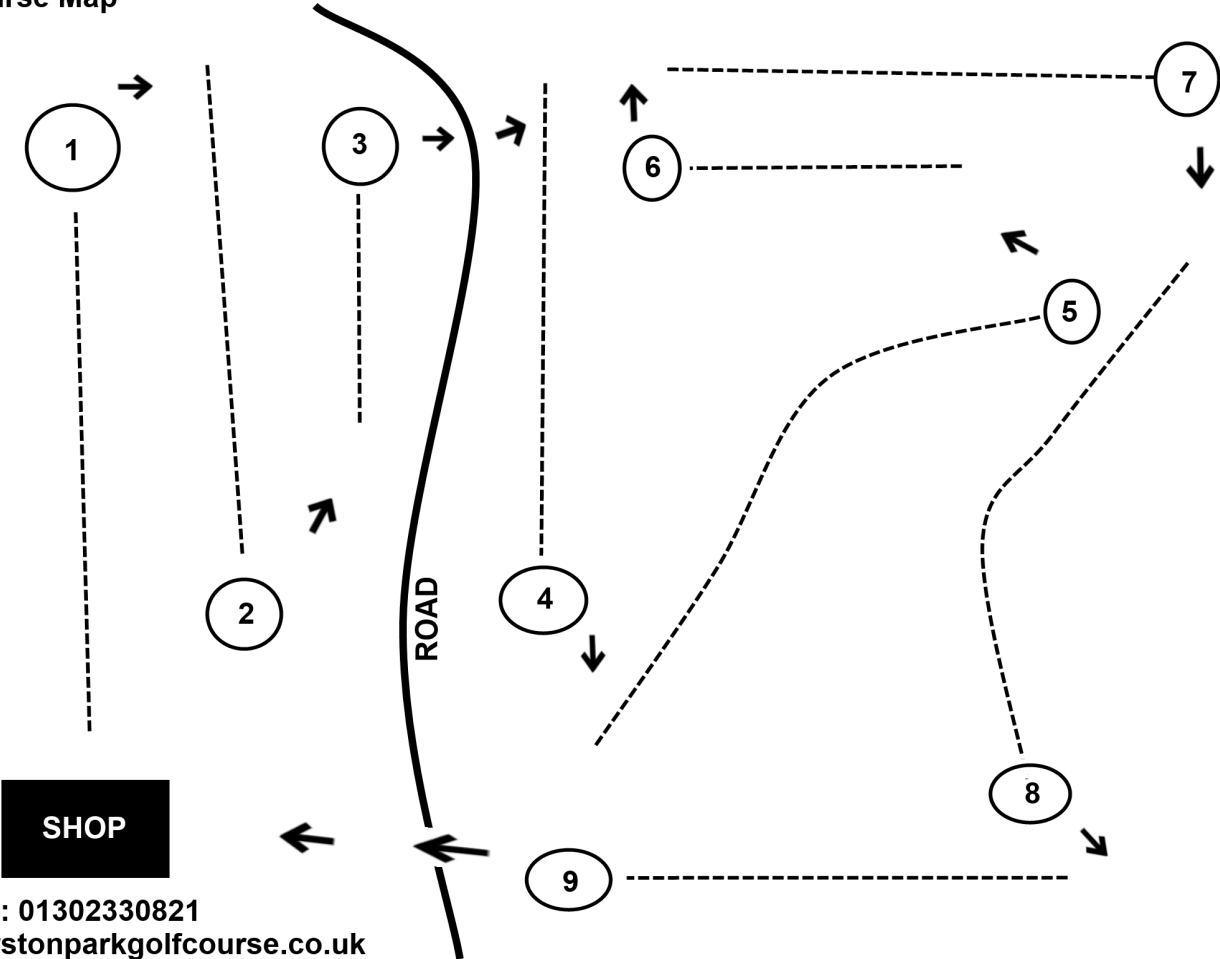

Course Map

SHOP

Tel: 01302330821
owstonparkgolfcourse.co.uk